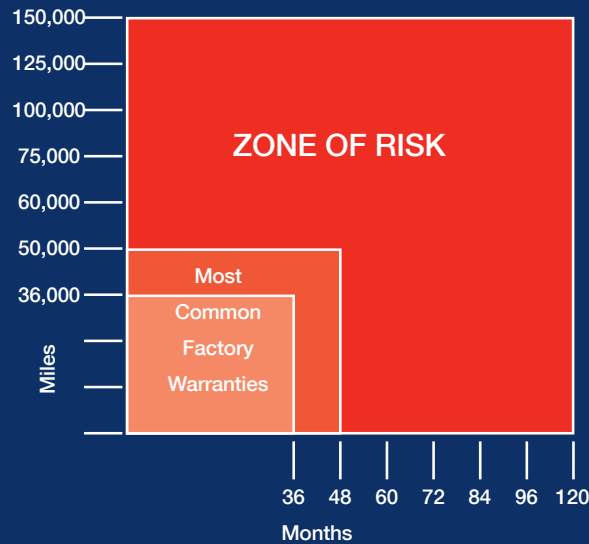

Limitations of Coverage

This brochure is intended to provide an overview of the programs available through Extended Elite. For detailed information about what's covered or excluded, please review the vehicle service contract.

Extended Elite

VEHICLE SERVICE CONTRACT

Protect Your Investment for Longer

COVERAGE HIGHLIGHTS

ENGINE: All internal lubricated parts contained within the engine.

TRANSMISSION: All internal lubricated parts contained within the Transmission case.